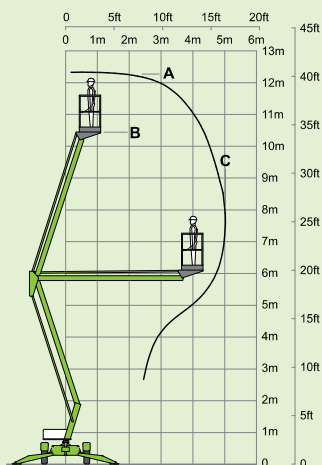

(A) 12.33m
40ft 6in

(B) 10.33m
34ft

(C) 5m
16ft 6in

200kg
440lbs

1.1m x 0.65m
3ft 7in x 2ft 2in

(D) 1.9m
6ft 3in

(E) 1.1m
3ft 7in

(F) 1.5m
4ft 11in

(G) 2.7m
8ft 10in

(J) 5.75m
18ft 10in

1195kg
2630lbs

AJ Access Platforms
Pill Way
Severn Bridge Industrial Estate
Caldicot
South Wales
NP26 5PU
Email: sales@accessplatforms.com
Tel: 01291 421155

IS-101