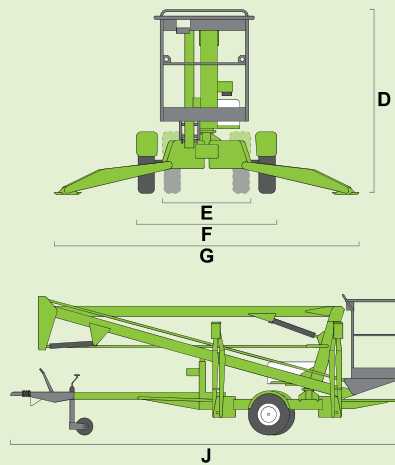

(A) 12.33m
40ft 6in

(B) 10.33m
34ft

(C) 5m
16ft 6in

200kg
440lbs

1.1m x 0.65m
3ft 7in x 2ft 2in

(D) 1.9m
6ft 3in

(E) 1.1m
3ft 7in

(F) 1.5m
4ft 11in

(G) 2.7m
8ft 10in

(J) 5.75m
18ft 10in

1195kg
2630lbs

AJ Access Platforms
Pill Way
Severn Bridge Industrial Estate
Caldicot
South Wales
NP26 5PU
Email: sales@accessplatforms.com
Tel: 01291 421155

IS-101