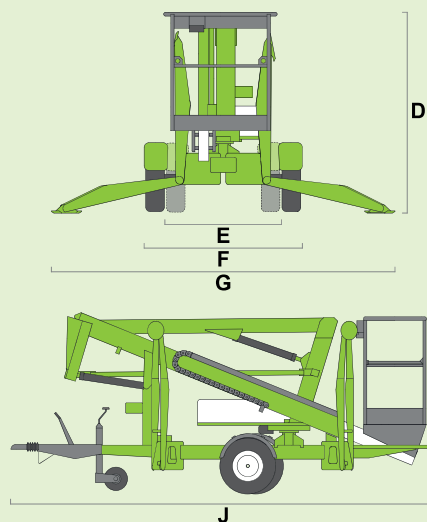

niftylift

120T

(A) 12.2m
40ft

(B) 10.2m
33ft 6in

(C) 6.1m
20ft

200kg
440lbs

1.1m x 0.65m
3ft 7in x 2ft 2in

(D) 1.9m
6ft 3in

(E) 1.1m
3ft 7in

(F) 1.5m
4ft 11in

(G) 3.55m
11ft 8in

(J) 4.5m
14ft 9in

1400kg
3100lbs

AJ Access Platforms
Pill Way
Severn Bridge Industrial Estate
Caldicot
South Wales
NP26 5PU
Email: sales@accessplatforms.com
Tel: 01291 421155