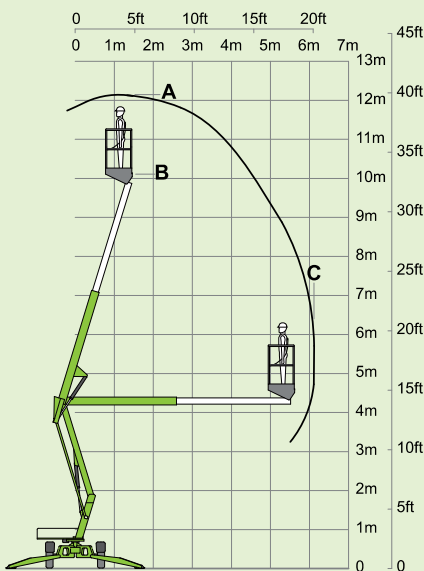

niftylift

120T

(A) 12.2m
40ft

(B) 10.2m
33ft 6in

(C) 6.1m
20ft

200kg
440lbs

1.1m x 0.65m
3ft 7in x 2ft 2in

(D) 1.9m
6ft 3in

(E) 1.1m
3ft 7in

(F) 1.5m
4ft 11in

(G) 3.55m
11ft 8in

(J) 4.5m
14ft 9in

1400kg
3100lbs

AJ Access Platforms
Pill Way
Severn Bridge Industrial Estate
Caldicot
South Wales
NP26 5PU
Email: sales@accessplatforms.com
Tel: 01291 421155