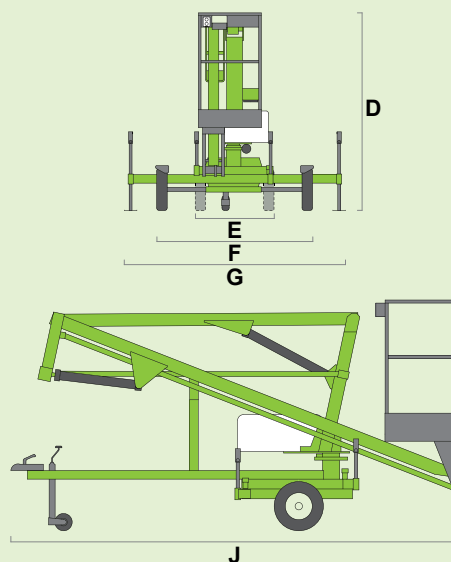

niftylift

90

(A) 9.5m
31ft 6in

(B) 7.5m
24ft 6in

(C) 3.5m
11ft 6in

120kg
265lbs

0.6m x 0.6m
2ft x 2ft

(D) 1.8m
5ft 11in

(E) 0.9m
2ft 11in

(F) 1.4m
4ft 7in

(G) 2.1m
6ft 11in

(J) 4.25m
13ft 11in

695kg
1530lbs

AJ Access Platforms
Pill Way
Severn Bridge Industrial Estate
Caldicot
South Wales
NP26 5PU
Email: sales@accessplatforms.com
Tel: 01291 421155