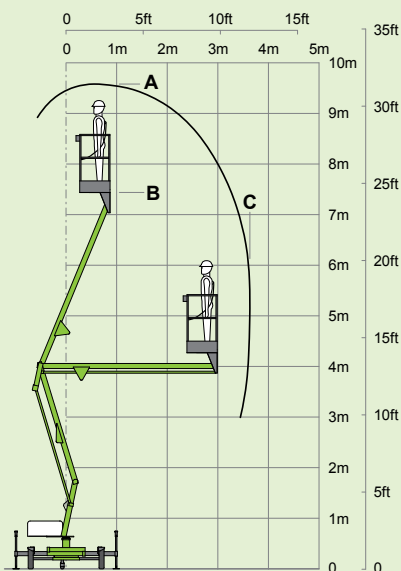

niftylift

90

(A) 9.5m
31ft 6in

(B) 7.5m
24ft 6in

(C) 3.5m
11ft 6in

120kg
265lbs

0.6m x 0.6m
2ft x 2ft

(D) 1.8m
5ft 11in

(E) 0.9m
2ft 11in

(F) 1.4m
4ft 7in

(G) 2.1m
6ft 11in

(J) 4.25m
13ft 11in

695kg
1530lbs

AJ Access Platforms
Pill Way
Severn Bridge Industrial Estate
Caldicot
South Wales
NP26 5PU
Email: sales@accessplatforms.com
Tel: 01291 421155