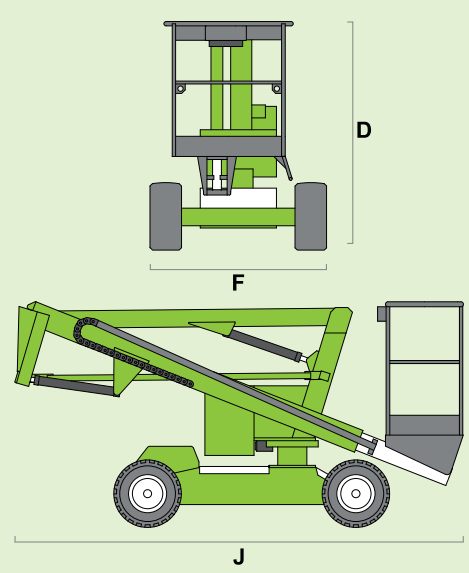

(A) 12.2m
40ft

(B) 10.2m
33ft 6in

(C) 6.1m
20ft

200kg
440lbs

1.1m x 0.65m
3ft 7in x 2ft 2in

(D) 1.9m
6ft 3in

(F) 1.5m
4ft 11in

(J) 4.1m
13ft 5in

3.4km/h
2.1mph

4.2m
13ft 9in

25%
14°

3100kg
6830lbs

AJ Access Platforms
Pill Way
Severn Bridge Industrial Estate
Caldicot
South Wales
NP26 5PU
Email: sales@accessplatforms.com
Tel: 01291 421155

IS-101