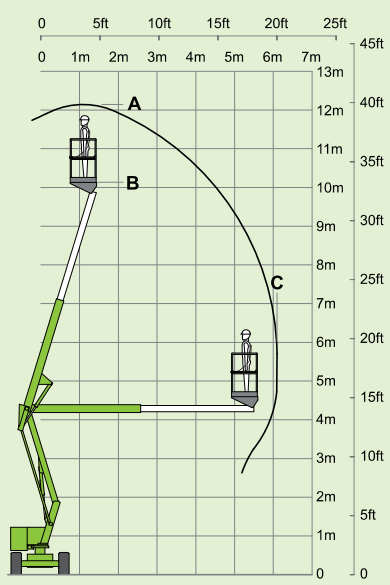

(A) 12.2m
40ft

(B) 10.2m
33ft 6in

(C) 6.1m
20ft

200kg
440lbs

1.1m x 0.65m
3ft 7in x 2ft 2in

(D) 1.9m
6ft 3in

(F) 1.5m
4ft 11in

(J) 4.1m
13ft 5in

3.4km/h
2.1mph

4.2m
13ft 9in

25%
14°

3100kg
6830lbs

AJ Access Platforms
Pill Way
Severn Bridge Industrial Estate
Caldicot
South Wales
NP26 5PU
Email: sales@accessplatforms.com
Tel: 01291 421155

IS-101