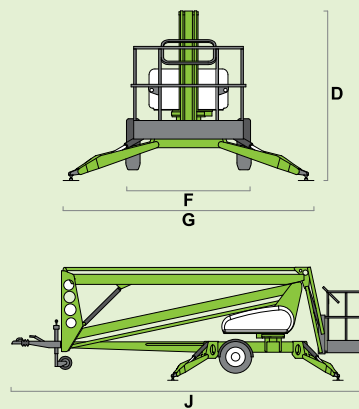

# 140

(A) 14.25m  
47ft

(B) 12.25m  
40ft 6in

(C) 6.4m  
21ft

225kg  
500lbs

1.5m x 0.7m  
4ft 11in x 2ft 2in

150°

(D) 2m  
6ft 7in

(F) 1.6m  
5ft 3in

(G) 3.2m  
10ft 6in

(J) 6.8m  
22ft 4in

1500kg  
3300lbs

AJ Access Platforms  
Pill Way  
Severn Bridge Industrial Estate  
Caldicot  
South Wales  
NP26 5PU  
Email: sales@accessplatforms.com  
Tel: 01291 421155