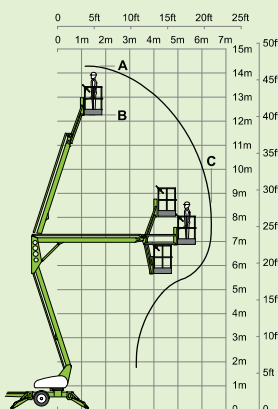

# 140

(A) 14.25m  
47ft

(B) 12.25m  
40ft 6in

(C) 6.4m  
21ft

225kg  
500lbs

1.5m x 0.7m  
4ft 11in x 2ft 2in

150°

(D) 2m  
6ft 7in

(F) 1.6m  
5ft 3in

(G) 3.2m  
10ft 6in

(J) 6.8m  
22ft 4in

1500kg  
3300lbs

AJ Access Platforms  
Pill Way  
Severn Bridge Industrial Estate  
Caldicot  
South Wales  
NP26 5PU  
Email: sales@accessplatforms.com  
Tel: 01291 421155