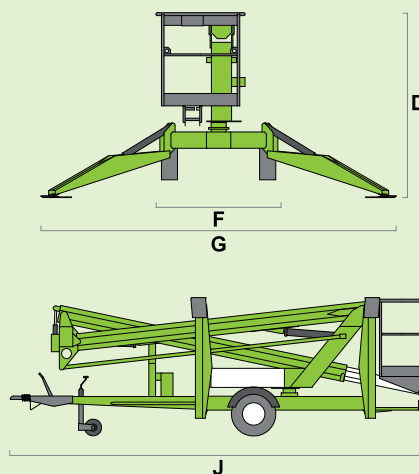

nifty lift

170

(A) 17.1m
56ft

(B) 15.1m
49ft 6in

(C) 8.7m
28ft 6in

200kg
440lbs

1.1m x 0.65m
3ft 7in x 2ft 2in

(D) 2.15m
7ft

(F) 1.65m
5ft 5in

(G) 4.4m
14ft 5in

(J) 6.2m
20ft 4in

1900kg
4200lbs

AJ Access Platforms
Pill Way
Severn Bridge Industrial Estate
Caldicot
South Wales
NP26 5PU
Email: sales@accessplatforms.com
Tel: 01291 421155