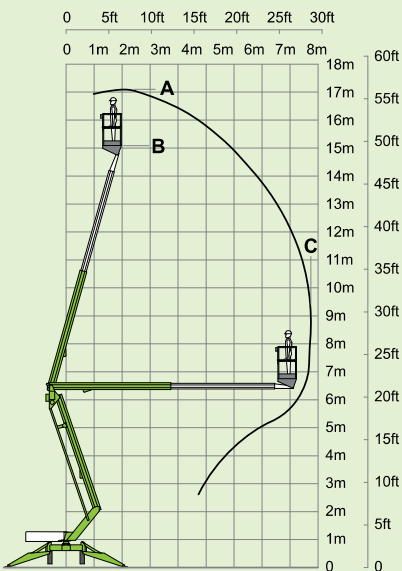

nifty lift

170

(A) 17.1m
56ft

(B) 15.1m
49ft 6in

(C) 8.7m
28ft 6in

200kg
440lbs

1.1m x 0.65m
3ft 7in x 2ft 2in

(D) 2.15m
7ft

(F) 1.65m
5ft 5in

(G) 4.4m
14ft 5in

(J) 6.2m
20ft 4in

1900kg
4200lbs

AJ Access Platforms
Pill Way
Severn Bridge Industrial Estate
Caldicot
South Wales
NP26 5PU
Email: sales@accessplatforms.com
Tel: 01291 421155