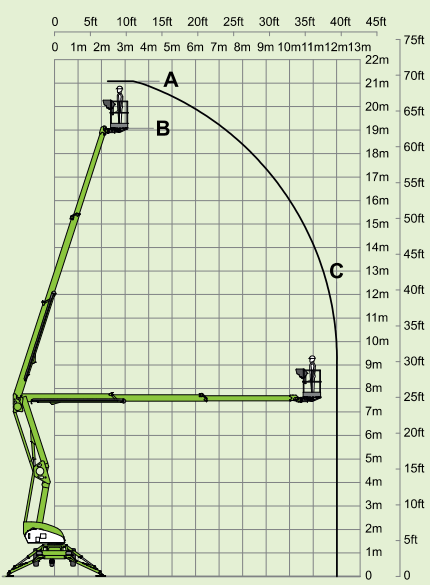

nifty lift

210

(A) 21m
69ft

(B) 19m
62ft 6in

(C) 12m
39ft 6in

225kg
500lbs

1.4m x 0.7m
4ft 7in x 2ft 4in

100°

(D) 2.27m
7ft 5in

(F) 1.8m
5ft 11in

(G) 4.3m
14ft 1in

(J) 6.95m
22ft 10in

3495kg
7700lbs

AJ Access Platforms
Pill Way
Severn Bridge Industrial Estate
Caldicot
South Wales
NP26 5PU
Email: sales@accessplatforms.com
Tel: 01291 421155