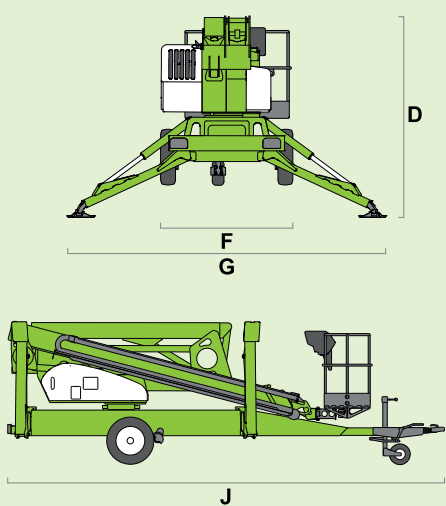

nifty lift

210

(A) 21m
69ft

(B) 19m
62ft 6in

(C) 12m
39ft 6in

225kg
500lbs

1.4m x 0.7m
4ft 7in x 2ft 4in

100°

(D) 2.27m
7ft 5in

(F) 1.8m
5ft 11in

(G) 4.3m
14ft 1in

(J) 6.95m
22ft 10in

3495kg
7700lbs

AJ Access Platforms
Pill Way
Severn Bridge Industrial Estate
Caldicot
South Wales
NP26 5PU
Email: sales@accessplatforms.com
Tel: 01291 421155