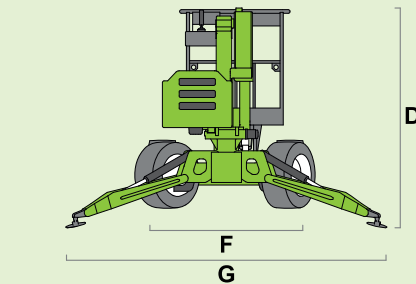

niftylift

SD120T 4x4

(A) 12.65m
42ft

(B) 10.65m
35ft

(C) 6.1m
20ft

200kg
440lbs

1.1m x 0.65m
3ft 7in x 2ft 2in

(D) 1.95m
6ft 5in

(F) 1.56m
5ft 1in

(G) 3.2m
10ft 6in

(J) 3.9m
12ft 10in

10km/h
6.2mph

3.9m
12ft 10in

45%
24°

2260kg
4980lbs

SiOPS® J toughcage