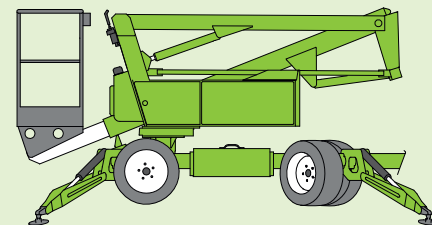

niftylift

SD120T 4x4

(A) 12.65m
42ft

(B) 10.65m
35ft

(C) 6.1m
20ft

200kg
440lbs

1.1m x 0.65m
3ft 7in x 2ft 2in

(D) 1.95m
6ft 5in

(F) 1.56m
5ft 1in

(G) 3.2m
10ft 6in

(J) 3.9m
12ft 10in

10km/h
6.2mph

3.9m
12ft 10in

45%
24°

2260kg
4980lbs

SiOPS® J toughcage