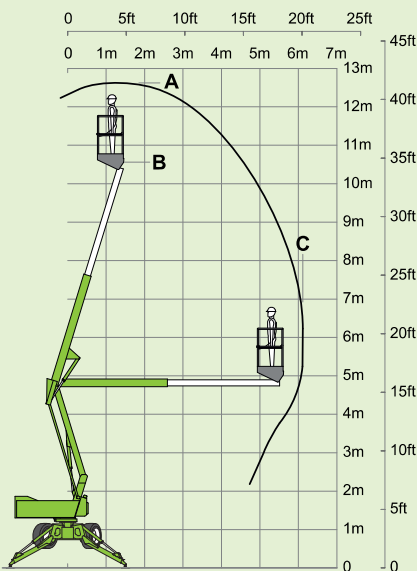

niftylift

SD120T 4x4

(A) 12.65m
42ft

(B) 10.65m
35ft

(C) 6.1m
20ft

200kg
440lbs

1.1m x 0.65m
3ft 7in x 2ft 2in

(D) 1.95m
6ft 5in

(F) 1.56m
5ft 1in

(G) 3.2m
10ft 6in

(J) 3.9m
12ft 10in

10km/h
6.2mph

3.9m
12ft 10in

45%
24°

2260kg
4980lbs

SiOPS® J toughcage