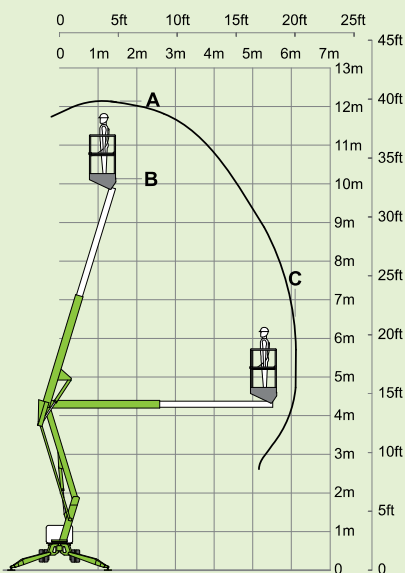

# TD120T

(A) 12.2m  
40ft

(B) 10.2m  
33ft 6in

(C) 6.1m  
20ft

200kg  
440lbs

1.1m x 0.65m  
3ft 7in x 2ft 2in

(D) 1.9m  
6ft 3in

(F) 1.1m  
3ft 7in

(G) 3.55m  
11ft 8in

(J) 3.95m  
13ft

1.6km/h  
1mph

60%  
31°

1850kg  
4080lbs

AJ Access Platforms  
Pill Way  
Severn Bridge Industrial Estate  
Caldicot  
South Wales  
NP26 5PU  
Email: [sales@accessplatforms.com](mailto:sales@accessplatforms.com)  
Tel: 01291 421155