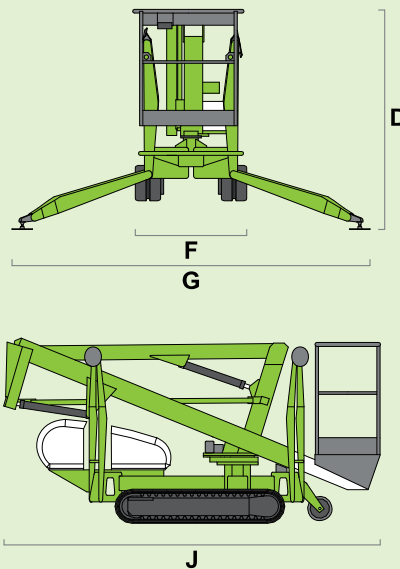

# TD120T

(A) 12.2m  
40ft

(B) 10.2m  
33ft 6in

(C) 6.1m  
20ft

200kg  
440lbs

1.1m x 0.65m  
3ft 7in x 2ft 2in

(D) 1.9m  
6ft 3in

(F) 1.1m  
3ft 7in

(G) 3.55m  
11ft 8in

(J) 3.95m  
13ft

1.6km/h  
1mph

60%  
31°

1850kg  
4080lbs

AJ Access Platforms  
Pill Way  
Severn Bridge Industrial Estate  
Caldicot  
South Wales  
NP26 5PU  
Email: [sales@accessplatforms.com](mailto:sales@accessplatforms.com)  
Tel: 01291 421155