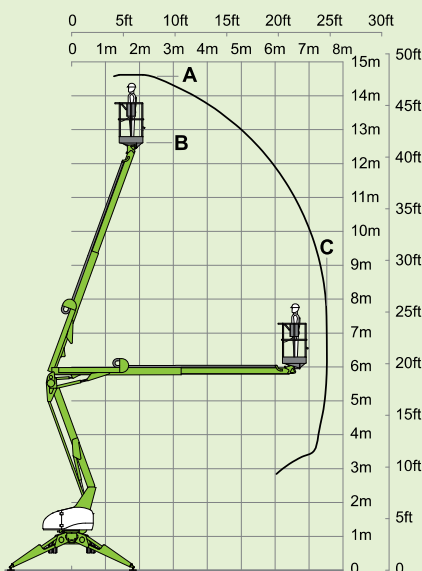

# TD150T

(A) 14.7m  
48ft 6in

(B) 12.7m  
42ft

(C) 7.55m  
25ft

225kg  
500lbs

1.4m x 0.7m  
4ft 7in x 2ft 4in

(D) 2m  
6ft 7in

(F) 1.4m  
4ft 7in

(G) 3.8m  
12ft 6in

(J) 4.7m  
15ft 5in

2.1km/h  
1.3mph

45%  
24°

2025kg  
4500lbs

AJ Access Platforms  
Pill Way  
Severn Bridge Industrial Estate  
Caldicot  
South Wales  
NP26 5PU  
Email: sales@accessplatforms.com  
Tel: 01291 421155