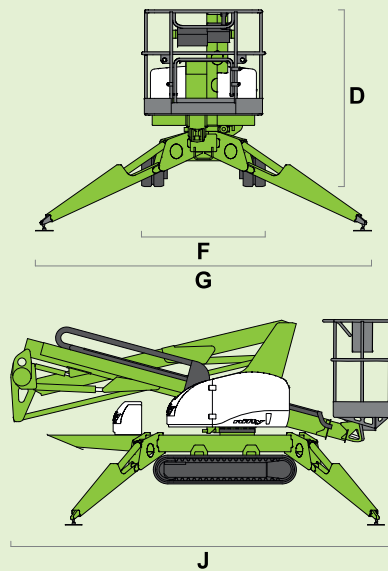

# TD150T

(A) 14.7m  
48ft 6in

(B) 12.7m  
42ft

(C) 7.55m  
25ft

225kg  
500lbs

1.4m x 0.7m  
4ft 7in x 2ft 4in

(D) 2m  
6ft 7in

(F) 1.4m  
4ft 7in

(G) 3.8m  
12ft 6in

(J) 4.7m  
15ft 5in

2.1km/h  
1.3mph

45%  
24°

2025kg  
4500lbs

AJ Access Platforms  
Pill Way  
Severn Bridge Industrial Estate  
Caldicot  
South Wales  
NP26 5PU  
Email: sales@accessplatforms.com  
Tel: 01291 421155