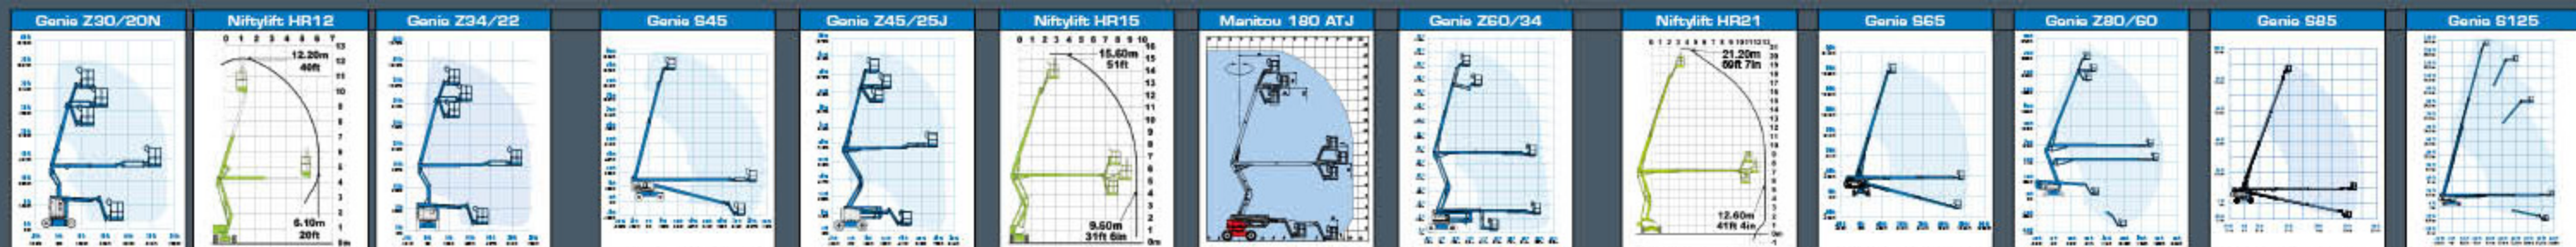

# SELF PROPELLED BOOMS

	Genio Z30/20N	Niftylift HR12	Genio Z34/22	Genio S45	Genio Z45/25J	Niftylift HR15	Manitou 180 ATJ	Genio Z60/34	Niftylift HR21	Genio S65	Genio Z80/60	Genio S85	Genio S125	
Working Height	36ft / 11m	40 ft / 12.2 m	40' 8" / 12.4m	51 ft / 15.72m	51 ft / 15.0 m	51 ft / 15.60 m	57' 10" / 17.65 m	66' 10" / 20.39 m	69' 7" / 21.2 m	71' 6" / 21.8 m	86' 6" / 26.38 m	91' 6" / 27.9 m	131' 2" / 40.15 m	
Height Closed	6' 7" / 2m	6' 3" / 1.9m	6' 7" / 2.0m	8' 2" / 2.49 m	6' 7" / 2 m	6' 6" / 1.95 m	7' 9" / 2.37 m	8' 10" / 2.69 m	7ft / 2.15 m	8' 11" / 2.72 m	9' 10" / 3 m	9' 2" / 2.8 m	10' 1" / 3.07 m	
Length	16' 9" / 1.2m	13' 5" / 4.1m	18' 6" / 5.6m	27' 10" / 8.48 m	18ft / 5.5 m	19' 6" / 5.94 m	25'5" / 7.77 m	26' 9" / 8.15m	20' 6" / 6.25 m	31' 2" / 9.5 m	37 ft / 11.27 m	40' 7" / 12.37 m	46' 9" / 14.25 m	
Width	3' 11" / 1.2m	4' 11" / 1.5m	5' 6" / 1.7m	8ft / 2.44 m	7' 4" / 2.23 m	4' 11" / 1.5m	7' 6" / 2.3 m	8' 1" / 2.46 m	7' 5" / 2.25 m	8 ft / 2.44 m	8' 2" / 2.49 m	8 ft / 2.44 m	8' 2" / 2.49 m	
Platform Height	30ft / 9.1m	33' 5" / 10.2 m	34' 8" / 10.6m	45 ft / 13.72 m	45ft / 13.7 m	44' 7" / 13.60m	51' 4" / 15.65 m	60'4" / 18.39 m	63ft / 19.2 m	65 ft / 19.8 m	80 ft / 24.38 m	85 ft / 25.9 m	125' 2" / 38.15 m	
Platform Size	Two Person		Two Person		Two person		Two Person		Two Person		Two Person		Two Person	
Lifting Capacity	500 lb / 227kg	440 lb / 200 kg	500 lb / 227 kg	500 lb / 227 kg	500 lb / 227 kg	500 lb / 227 kg	506 lb / 230 kg	500 lb / 227kg	496 lb / 225 kg	500 lb / 227kg	500 lb / 227kg	500 lb / 227kg	500 lb / 227 kg	
Power	DC 110/240v	Bi Fuel/DC	Bi Fuel/DC	Diesel	Bi Fuel/Tri/fuel/DC Four Wheel Drive	Bi Energy	4WD/4WS/Crab Steer	Diesel	Diesel	Diesel	Diesel	Diesel	Diesel	
Weight	14500 lb / 6577 kg	6812 lb / 3090kg	10363 lb / 4701 kg	14790 lb / 6709 kg	16200 lb / 7348 kg	14097 lb / 6400 kg	17835 lb / 8090 kg	22520 lb / 10215 kg	13448 lb / 6100 kg	2227 lb / 10102 kg	37500 lb / 17010 kg	35860 lb / 16266 kg	44640 lb / 20248 kg	