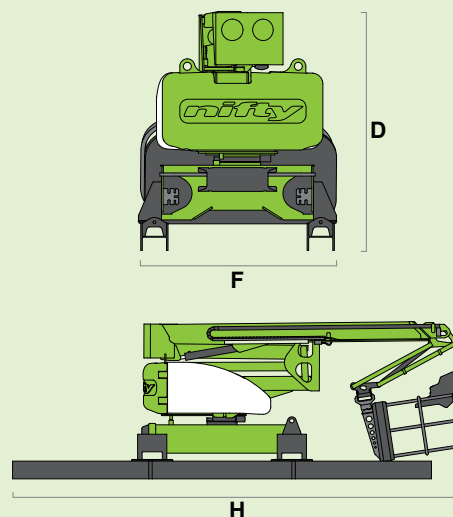

niftylift

DR15

(A) 15.7m
51ft 6in

(B) 13.7m
45ft

(C) 9.4m
31ft

225kg
500lbs

1.8m x 0.85m
5ft 11in x 2ft 9in

150°

180°

(D) 2.23m
7ft 4in

(F) 1.85m
6ft 1in

(H) 6.49m
21ft 4in

SIOPS® toughcage

4850kg
10700lbs

niftylift
Fingle Drive, Stonebridge
Milton Keynes, MK13 0ER
England, United Kingdom
+44 (0)1908 223456
sales@niftylift.com
www.niftylift.com