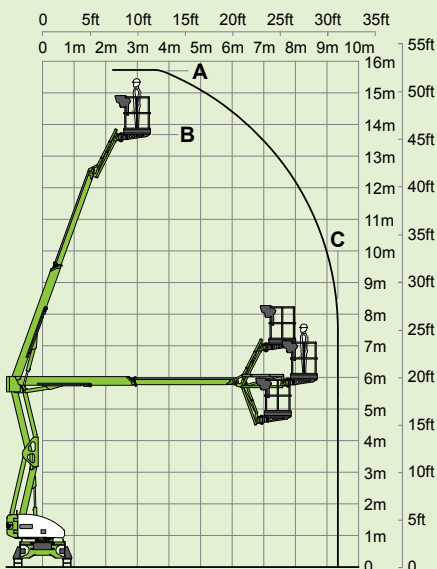

niftylift

DR15

(A) 15.7m
51ft 6in

(B) 13.7m
45ft

(C) 9.4m
31ft

225kg
500lbs

1.8m x 0.85m
5ft 11in x 2ft 9in

150°

180°

(D) 2.23m
7ft 4in

(F) 1.85m
6ft 1in

(H) 6.49m
21ft 4in

SIOPS® toughcage

4850kg
10700lbs

niftylift
Fingle Drive, Stonebridge
Milton Keynes, MK13 0ER
England, United Kingdom
+44 (0)1908 223456
sales@niftylift.com
www.niftylift.com