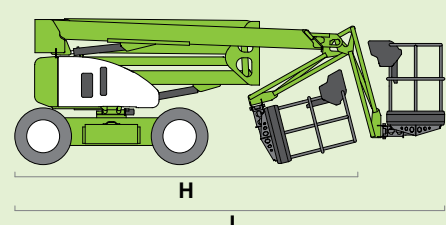

(A) 17.2m
56ft 6in

(B) 15.2m
50ft

(C) 9.4m
31ft

225kg
500lbs

1.8m x 0.85m
5ft 11in x 2ft 9in

150°

180°

(D) 2.1m
6ft 11in

(F) 2m
6ft 7in

(H) 4.8m
15ft 9in

(J) 6.35m
20ft 10in

6km/h
3.7mph

3.7m
12ft 2in

45%
24°

5000kg
11020lbs

SIOPS® toughcage

niftylift
Fingle Drive, Stonebridge
Milton Keynes, MK13 0ER
England, United Kingdom
+44 (0)1908 223456
sales@niftylift.com
www.niftylift.com