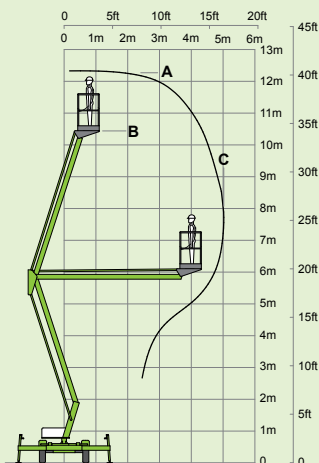

niftylift

120

(A) 12.33m
40ft 6in

(B) 10.33m
34ft

(C) 5m
16ft 6in

200kg
440lbs

1.1m x 0.65m
3ft 7in x 2ft 2in

(D) 1.9m
6ft 3in

(E) 1.1m
3ft 7in

(F) 1.5m
4ft 11in

(G) 2.7m
8ft 10in

(J) 5.75m
18ft 10in

1195kg
2630lbs

niftylift

Fingle Drive, Stonebridge
Milton Keynes, MK13 0ER
England, United Kingdom
+44 (0)1908 223456
sales@niftylift.com
www.niftylift.com