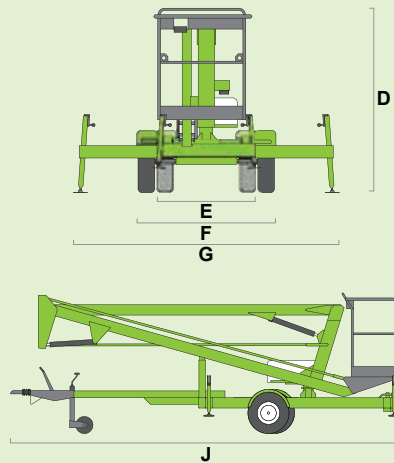

niftylift

120

(A) 12.33m
40ft 6in

(B) 10.33m
34ft

(C) 5m
16ft 6in

200kg
440lbs

1.1m x 0.65m
3ft 7in x 2ft 2in

(D) 1.9m
6ft 3in

(E) 1.1m
3ft 7in

(F) 1.5m
4ft 11in

(G) 2.7m
8ft 10in

(J) 5.75m
18ft 10in

1195kg
2630lbs

niftylift

Fingle Drive, Stonebridge
Milton Keynes, MK13 0ER
England, United Kingdom
+44 (0)1908 223456
sales@niftylift.com
www.niftylift.com