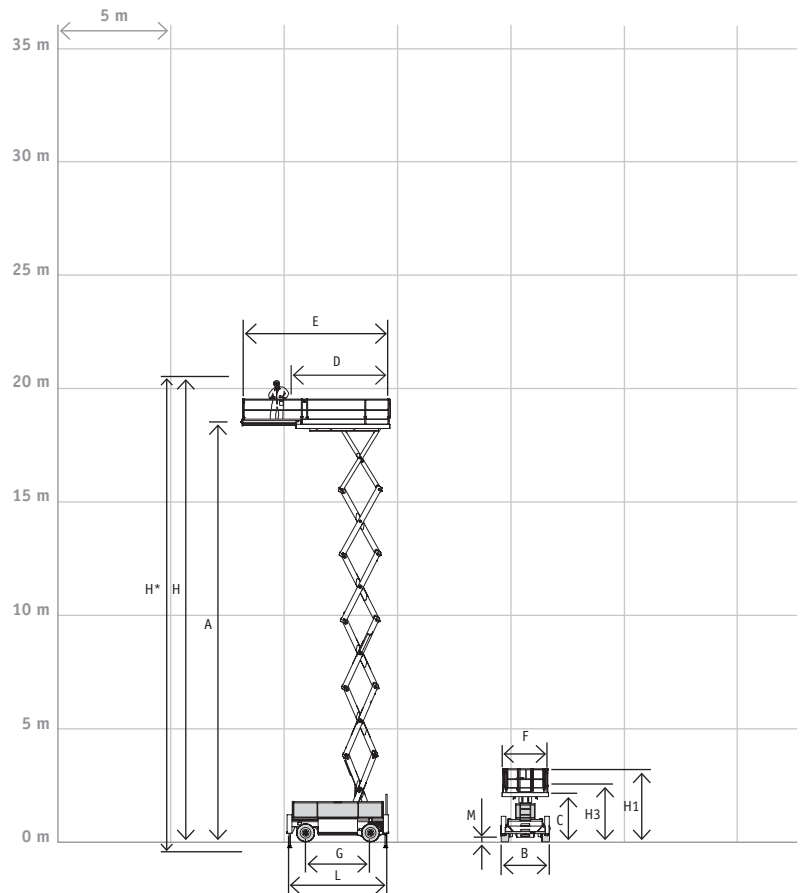

KENMERKEN / FEATURES / MARKMALE

HL-220 H25 4WD/P/N	
H (max.)	± 21.70 m
H* (max.)	± 21.90 m
A (max.)	± 19.70 m
C (min.)	± 2.49 m
DxF (min.)	4.50 x 2.30 m
ExF (max.)	7.00 x 2.30 m
H1	3.65 m
H3	2.88 m
LxB	4.84 x 2.44 m
G	3.08 m
M	165 mm
Ø D	± 4.90 m
 (max.)	750 kg (4 pers. + 430kg)
 (max.)	750 kg (4 pers. + 430kg)
 (sec.)	95/45 sec.
	2.8 km/h
	0.5 km/h
	33 x 15.5 - 16.5
 (max.)	± 30%
	630 Ah/k5/48 V
	Hybride 40 kW
	13.800 kg