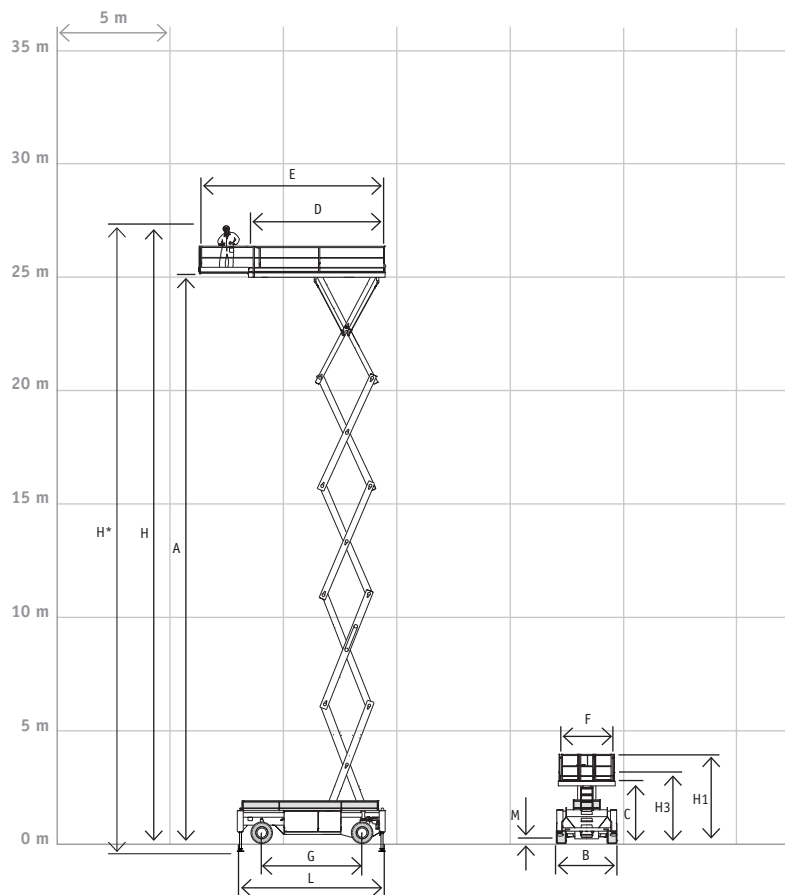

KENMERKEN / FEATURES / MARKMALE

HL-275 D27 4WD/P/N	
H (max.)	± 27.20 m
H* (max.)	± 27.50 m
A (max.)	± 25.20 m
C (min.)	2.75 m
DxF (min.)	6.15 x 2.50 m
ExF (max.)	8.25 x 2.50 m
H1	3.89 m
H3	3.13 m
LxB	6.57 x 2.65 m
G	4.50 m
M	195 mm
∅ D	± 7.65 m
 (max.)	1.000 kg (4 pers. + 680kg)
 (max.)	1.000 kg (4 pers. + 680kg)
 (sec.)	120/105 sec.
	4.2 km/h
	0.5 km/h
	15 x 19.5
 (max.)	± 30%
	Diesel 48 - 52 kW
	21.910 kg