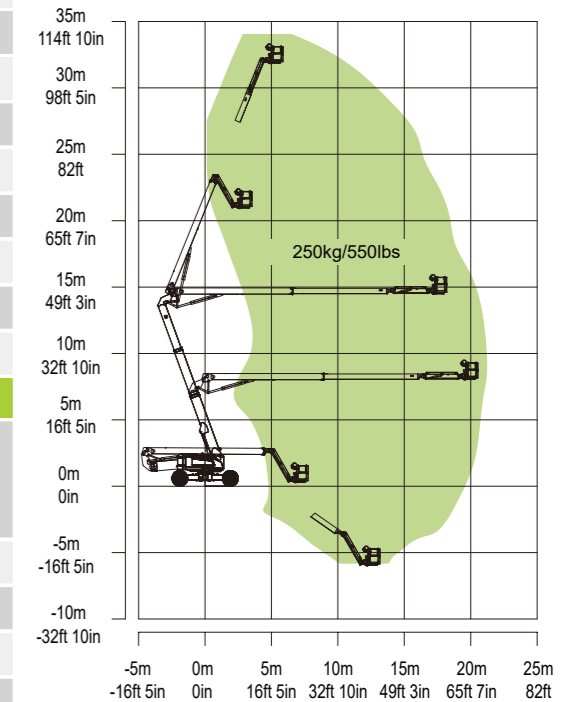

ZOOMLION

ARTICULATING BOOM LIFT

ZA32J

Comply with CE Standard

HIGHLIGHTS

- ▶ Provide heavy lifting of 250kg /550lb load for 28% higher efficiency
- ▶ Build-in multiple pressure control leveling system to enhance stability
- ▶ Precise load sensing system to improve overload safety operations
- ▶ Compact transportation size makes it available for container
- ▶ Outstanding below ground reach of 16ft 9in

FEATURES

Standard Features

Horn
All motion alarm
Proportional control
Self-closing entry gate
Flashing beacon
Auto-leveling system
Emergency stop button
Over tilt protection system
Emergency descent system
On-board diagnostic system
4.3' LED display
Load sensing system
Swing-out engine tray
4WS
Anti crushing device

ACCESS WITH ZOOMLION GREEN

Model	ZA32J	
	Imperial	Metric
Size		
Work Height	111ft 8in	34.04m
Platform Height	105ft 6in	32.04m
Horizontal Outreach	69ft 5in	21.15m
Up and Over Height	47ft 6in	14.47m
A-Stowed Length	41ft 10in	12.75m
B-Stowed Width	8ft 2in	2.49m
C-Stowed Height	9ft 6in	2.89m
D-Platform Length	8ft	2.44m
E-Platform Width	2ft 12in	0.91m
F-Wheelbase	12ft 6in	3.81m
G-Ground Clearance	1ft 5in	0.42m
Performance		
Platform Capacity	550 lb	250kg
Drive Speed	3.23 mph	5.2km/h
Gradeability	45%	45%
Turning Radius (Inside)	15ft 9in/6ft 10in	4.79m/2.09m
Turning Radius (Outside)	26ft 8in/18ft 10in	8.13m/5.6m
Swing	360° continuous	
Platform Rotation	±90°	
H-Tail Swing	7in	0.19m
Max. Working Slope	5°	
Max. Wind Speed	28mph	12.5m/s
Power		
Diesel Engine	Kubota V2607-CR-TI-EW02 Kubota V3307-DI-T-MAR1-ET02	
Fuel Tank Capacity	36.9 (us gal)	150L
Auxiliary Power	12V	
Control Voltage	12V	
Hydraulic System Capacity	79.25 (us gal)	300L
Hydraulic Tank Capacity	52.8 (us gal)	200L
Tire		
Type	IN445/50D710 Foam-filled Tires	
Weight		
Gross	43651 lb	19800kg