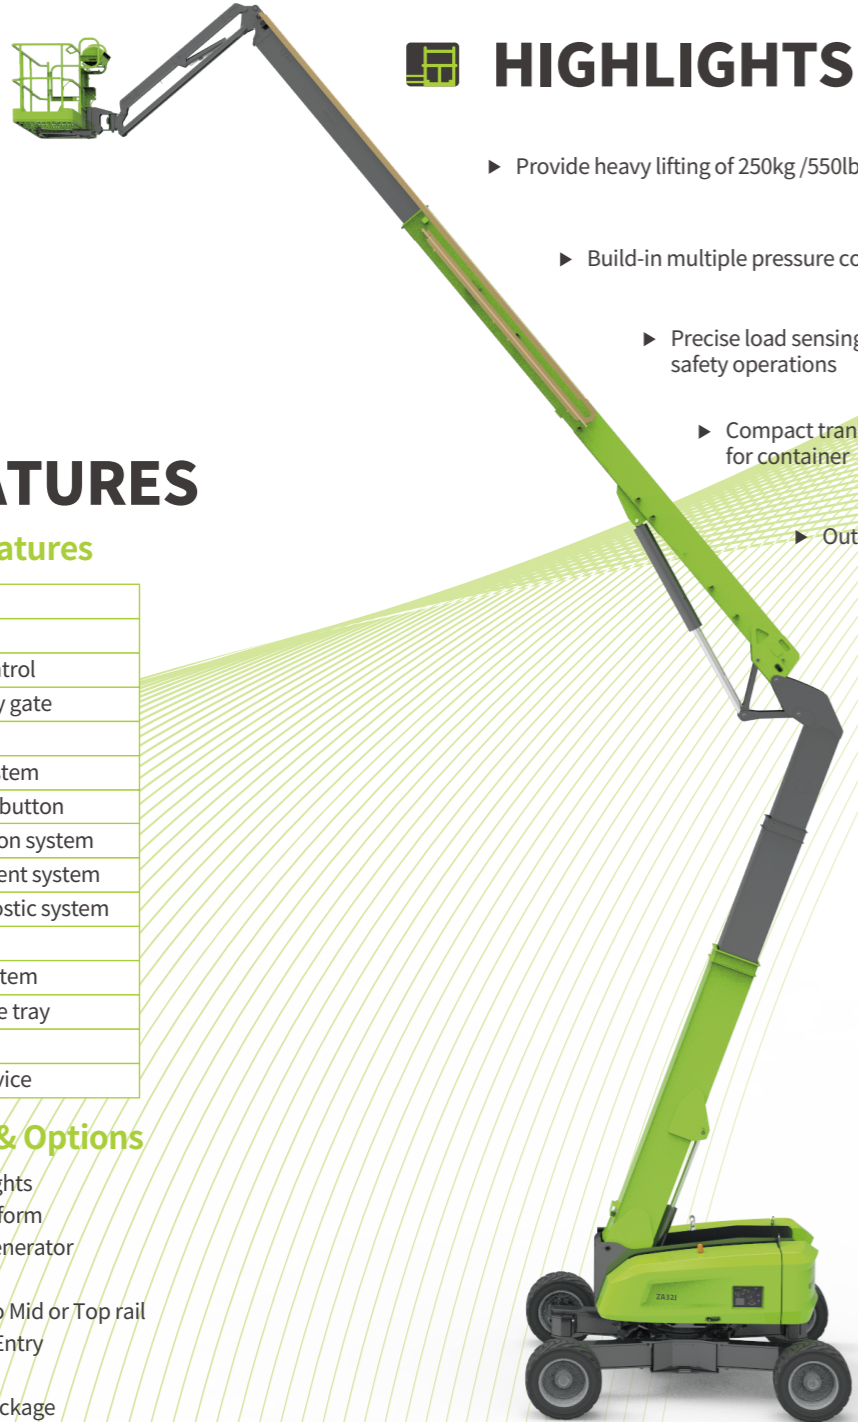

ZOOMLION

ARTICULATING BOOM LIFT

ZA32J

Comply with CE Standard

HIGHLIGHTS

- ▶ Provide heavy lifting of 250kg /550lb load for 28% higher efficiency
- ▶ Build-in multiple pressure control leveling system to enhance stability
- ▶ Precise load sensing system to improve overload safety operations
- ▶ Compact transportation size makes it available for container
- ▶ Outstanding below ground reach of 16ft 9in

FEATURES

Standard Features

Horn
All motion alarm
Proportional control
Self-closing entry gate
Flashing beacon
Auto-leveling system
Emergency stop button
Over tilt protection system
Emergency descent system
On-board diagnostic system
4.3' LED display
Load sensing system
Swing-out engine tray
4WS
Anti crushing device

ACCESS WITH ZOOMLION GREEN

Model	ZA32J	
	Imperial	Metric
Size		
Work Height	111ft 8in	34.04m
Platform Height	105ft 6in	32.04m
Horizontal Outreach	69ft 5in	21.15m
Up and Over Height	47ft 6in	14.47m
A-Stowed Length	41ft 10in	12.75m
B-Stowed Width	8ft 2in	2.49m
C-Stowed Height	9ft 6in	2.89m
D-Platform Length	8ft	2.44m
E-Platform Width	2ft 12in	0.91m
F-Wheelbase	12ft 6in	3.81m
G-Ground Clearance	1ft 5in	0.42m
Performance		
Platform Capacity	550 lb	250kg
Drive Speed	3.23 mph	5.2km/h
Gradeability	45%	45%
Turning Radius (Inside)	15ft 9in/6ft 10in	4.79m/2.09m
Turning Radius (Outside)	26ft 8in/18ft 10in	8.13m/5.6m
Swing	360° continuous	
Platform Rotation	±90°	
H-Tail Swing	7in	0.19m
Max. Working Slope	5°	
Max. Wind Speed	28mph	12.5m/s
Power		
Diesel Engine	Kubota V2607-CR-TI-EW02 Kubota V3307-DI-T-MAR1-ET02	
Fuel Tank Capacity	36.9 (us gal)	150L
Auxiliary Power	12V	
Control Voltage	12V	
Hydraulic System Capacity	79.25 (us gal)	300L
Hydraulic Tank Capacity	52.8 (us gal)	200L
Tire		
Type	IN445/50D710 Foam-filled Tires	
Weight		
Gross	43651 lb	19800kg