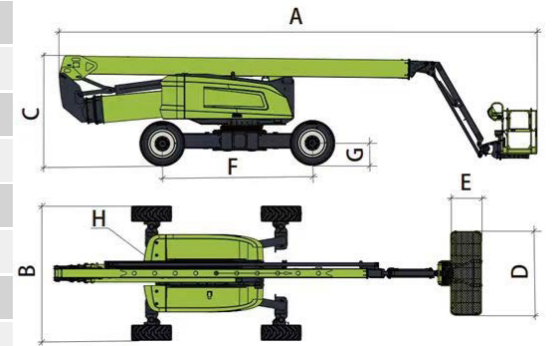

ZOOMLION

ARTICULATING BOOM LIFT

ZA32J

Comply with CE Standard

HIGHLIGHTS

- ▶ Provide heavy lifting of 250kg /550lb load for 28% higher efficiency
- ▶ Build-in multiple pressure control leveling system to enhance stability
- ▶ Precise load sensing system to improve overload safety operations
- ▶ Compact transportation size makes it available for container
- ▶ Outstanding below ground reach of 16ft 9in

FEATURES

Standard Features

Horn
All motion alarm
Proportional control
Self-closing entry gate
Flashing beacon
Auto-leveling system
Emergency stop button
Over tilt protection system
Emergency descent system
On-board diagnostic system
4.3' LED display
Load sensing system
Swing-out engine tray
4WS
Anti crushing device

ACCESS WITH ZOOMLION GREEN

Model	ZA32J	
	Imperial	Metric
Size		
Work Height	111ft 8in	34.04m
Platform Height	105ft 6in	32.04m
Horizontal Outreach	69ft 5in	21.15m
Up and Over Height	47ft 6in	14.47m
A-Stowed Length	41ft 10in	12.75m
B-Stowed Width	8ft 2in	2.49m
C-Stowed Height	9ft 6in	2.89m
D-Platform Length	8ft	2.44m
E-Platform Width	2ft 12in	0.91m
F-Wheelbase	12ft 6in	3.81m
G-Ground Clearance	1ft 5in	0.42m
Performance		
Platform Capacity	550 lb	250kg
Drive Speed	3.23 mph	5.2km/h
Gradeability	45%	45%
Turning Radius (Inside)	15ft 9in/6ft 10in	4.79m/2.09m
Turning Radius (Outside)	26ft 8in/18ft 10in	8.13m/5.6m
Swing	360° continuous	
Platform Rotation	±90°	
H-Tail Swing	7in	0.19m
Max. Working Slope	5°	
Max. Wind Speed	28mph	12.5m/s
Power		
Diesel Engine	Kubota V2607-CR-TI-EW02 Kubota V3307-DI-T-MAR1-ET02	
Fuel Tank Capacity	36.9 (us gal)	150L
Auxiliary Power	12V	
Control Voltage	12V	
Hydraulic System Capacity	79.25 (us gal)	300L
Hydraulic Tank Capacity	52.8 (us gal)	200L
Tire		
Type	IN445/50D710 Foam-filled Tires	
Weight		
Gross	43651 lb	19800kg