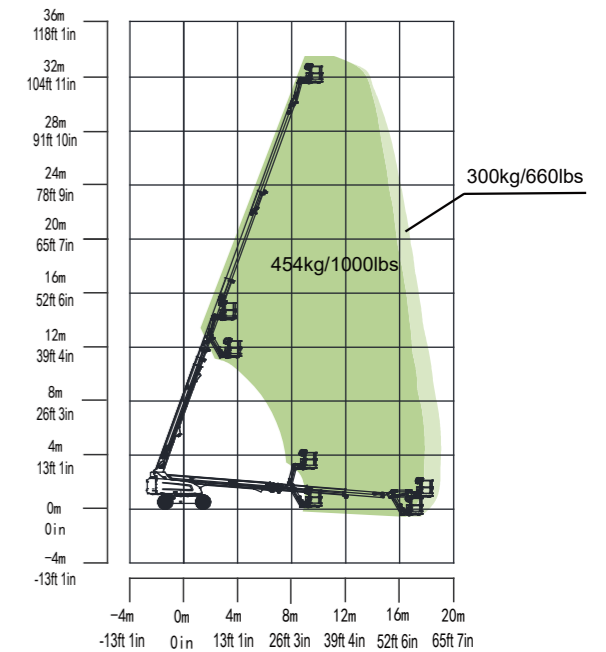

### Accessories & Options

- ▶ Platform work light
- ▶ Anti-collision device
- ▶ AC power to platform

ACCESS WITH ZOOMLION GREEN

Model	ZT32J-V	
	Imperial	Metric
<b>Size</b>		
Work Height	112ft 6in	34.3m
Platform Height	105ft 11in	32.3m
Horizontal Outreach	62ft 11in	19.2m
A - Stowed Length	42ft 11in	12.9m
B - Stowed Width	8ft 2in	2.49m
C - Stowed Height	9ft	2.75m
D - Platform Length	8ft	2.44m
E - Platform Width	3ft	0.91m
F - Wheelbase	9ft 2in	2.8m
Tread	8ft 2in	2.49m
G - Ground Clearance	1ft 4in	0.41m
<b>Performance</b>		
Platform Capacity (Unrestricted/Restricted)	660/1000lb	300/454kg
Drive Speed (Stowed)	3.42mph	5.5km/h
Gradeability	45% (24°)	
Turning Radius (Inside)	11ft 6in	3.5m
Turning Radius (Outside)	20ft	6.1m
Turntable Swing	360° continuous	
Platform Rotation	±90°	
Tail Swing	5ft	1.52m
Jib (Range of Articulation)	130° (-55°~75°)	
Max. Wind Speed	28mph	12.5m/s
<b>Power</b>		
Engine	Kubota V2607(Euro StageV) Kubota V3307(China Stage III) Weichai WP2.3NG75(China Stage IV)	
Fuel Tank Capacity	39.6 (us gal)	150L
Control Voltage	12V DC	
Hydraulic Tank Capacity	39.6 (us gal)	150L
Drive Mode	4WD	
Steering Mode	Front-wheel	
<b>Tire</b>		
Type	Solid tire Foam-filled tire	
<b>Weight</b>		
Gross	39816lb	18060kg