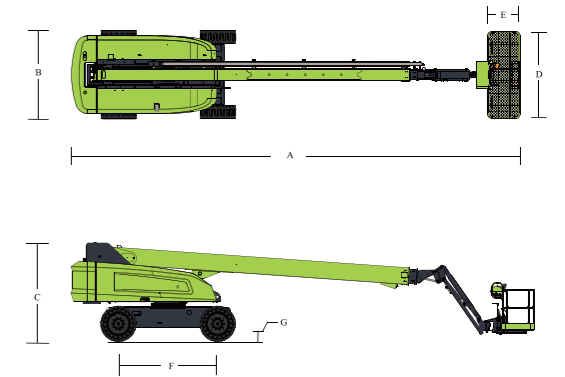

# ZOOMLION TELESCOPIC BOOM LIFT ZT32J-V

Comply with CE/ANSI/CSA Standard

## HIGHLIGHTS

- ▶ Largest diesel-powered telescopic boom lift with non-extension axle, work height of 34.3m
- ▶ Hexagonal boom design with good stiffness
- ▶ Diesel-powered hydraulic system and load sensitive system, energy saving by 13%
- ▶ Adapt to extreme cold weather of -23°C and hostile working condition of an elevation of 4,100m

### Standard Features

Horn
Proportional control
All motion alarm
Flashing beacon
Self-closing entry gate
Emergency descent system
Emergency stop button
Auto-leveling system
On-board diagnostic system
Tilt protection system
Oscillating axle
Load sensing system
Swing-out engine tray

### Accessories & Options

- ▶ Platform work light
- ▶ Anti-collision device
- ▶ AC power to platform

ACCESS WITH ZOOMLION GREEN

Model	ZT32J-V	
	Imperial	Metric
<b>Size</b>		
Work Height	112ft 6in	34.3m
Platform Height	105ft 11in	32.3m
Horizontal Outreach	62ft 11in	19.2m
A - Stowed Length	42ft 11in	12.9m
B - Stowed Width	8ft 2in	2.49m
C - Stowed Height	9ft	2.75m
D - Platform Length	8ft	2.44m
E - Platform Width	3ft	0.91m
F - Wheelbase	9ft 2in	2.8m
Tread	8ft 2in	2.49m
G - Ground Clearance	1ft 4in	0.41m
<b>Performance</b>		
Platform Capacity (Unrestricted/Restricted)	660/1000lb	300/454kg
Drive Speed (Stowed)	3.42mph	5.5km/h
Gradeability	45% (24°)	
Turning Radius (Inside)	11ft 6in	3.5m
Turning Radius (Outside)	20ft	6.1m
Turntable Swing	360° continuous	
Platform Rotation	±90°	
Tail Swing	5ft	1.52m
Jib (Range of Articulation)	130° (-55°~75°)	
Max. Wind Speed	28mph	12.5m/s
<b>Power</b>		
Engine	Kubota V2607(Euro StageV) Kubota V3307(China Stage III) Weichai WP2.3NG75(China Stage IV)	
Fuel Tank Capacity	39.6 (us gal)	150L
Control Voltage	12V DC	
Hydraulic Tank Capacity	39.6 (us gal)	150L
Drive Mode	4WD	
Steering Mode	Front-wheel	
<b>Tire</b>		
Type	Solid tire Foam-filled tire	
<b>Weight</b>		
Gross	39816lb	18060kg