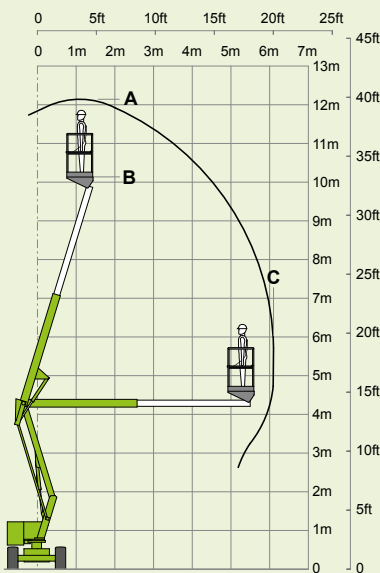

(A) 12.2m
40ft

(B) 10.2m
33ft 6in

(C) 6.1m
20ft

200kg
440lbs

1.1m x 0.65m
3ft 7in x 2ft 2in

(D) 1.9m
6ft 3in

(F) 1.5m
4ft 11in

(J) 4.1m
13ft 5in

3.4km/h
2.1mph

4.2m
13ft 9in

25%
14°

3435kg
7575lbs

AJ Access Platforms Ltd
Pill Way, Severn Bridge Industrial Estate,
Caldicot Monmouthshire, NP26 5PU, UK
Phone: +44 (0) 1291 421 155
Email: info@accessplatforms.com, sales@accessplatforms.com
Web: www.accessplatforms.com