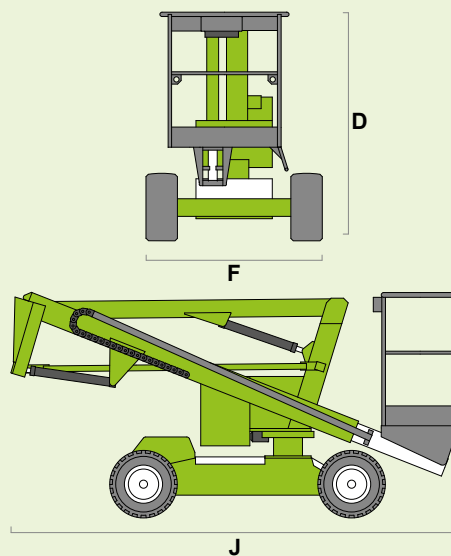

(A) 12.2m
40ft

(B) 10.2m
33ft 6in

(C) 6.1m
20ft

200kg
440lbs

1.1m x 0.65m
3ft 7in x 2ft 2in

(D) 1.9m
6ft 3in

(F) 1.5m
4ft 11in

(J) 4.1m
13ft 5in

3.4km/h
2.1mph

4.2m
13ft 9in

25%
14°

3435kg
7575lbs

AJ Access Platforms Ltd
Pill Way, Severn Bridge Industrial Estate,
Caldicot Monmouthshire, NP26 5PU, UK
Phone: +44 (0) 1291 421 155
Email: info@accessplatforms.com, sales@accessplatforms.com
Web: www.accessplatforms.com