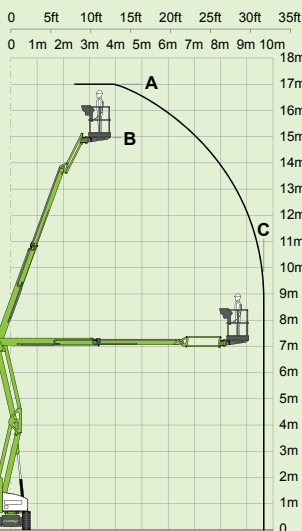

SiOPS® toughcage

AJ Access Platforms Ltd
Pill Way, Severn Bridge Industrial Estate,
Caldicot Monmouthshire, NP26 5PU, UK
Phone: +44 (0) 1291 421 155
Email: info@accessplatforms.com, sales@accessplatforms.com
Web: www.accessplatforms.com