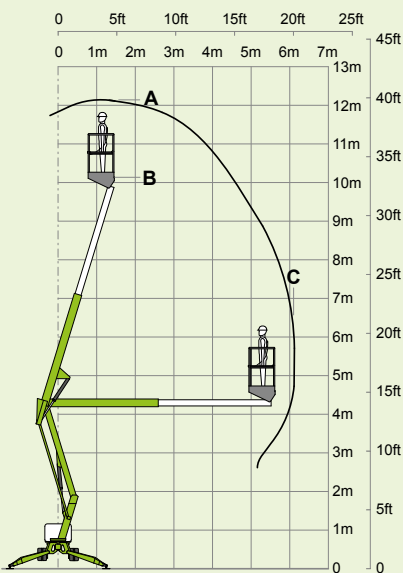

AJ Access Platforms Ltd
Pill Way, Severn Bridge Industrial Estate,
Caldicot Monmouthshire, NP26 5PU, UK
Phone: +44 (0) 1291 421 155
Email: info@accessplatforms.com, sales@accessplatforms.com
Web: www.accessplatforms.com

 ISO 9001 QUALITY MANAGEMENT	 ISO 14001 ENVIRONMENTAL MANAGEMENT	 ISO 45001 HEALTH & SAFETY MANAGEMENT

IS-104