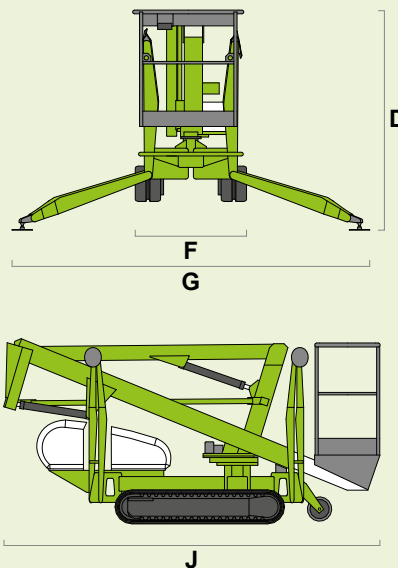

AJ Access Platforms Ltd
Pill Way, Severn Bridge Industrial Estate,
Caldicot Monmouthshire, NP26 5PU, UK
Phone: +44 (0) 1291 421 155
Email: info@accessplatforms.com, sales@accessplatforms.com
Web: www.accessplatforms.com

 ISO 9001 QUALITY MANAGEMENT	 ISO 14001 ENVIRONMENTAL MANAGEMENT	 ISO 45001 HEALTH & SAFETY MANAGEMENT

IS-104