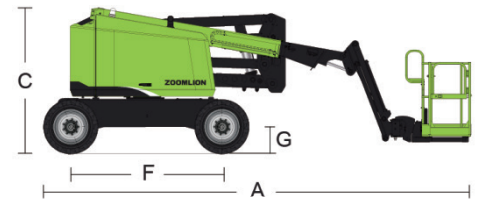

ZOOMLION

ZA45J

ARTICULATING BOOM LIFT

FEATURES

Standard Features

- Horn
- All motion alarm
- Proportional control
- Self-closing entry gate
- Flashing amber beacon
- Auto-leveling system
- Emergency stop button
- Over tilt protection system
- Emergency descent system
- On-board diagnostic system
- Oscillating axle
- 4.3' LED display
- Load sensing system
- Swing-out engine tray
- Secondary Guarding System

Accessories & Options

- Platform work lights
- AC power to platform
- Air line to platform
- Engine heater
- Low-temperature hydraulic oil
- Non-marking tire

HIGHLIGHTS

- 300kg/660lb platform capacity for higher efficiency
- Build-in multiple pressure control leveling system to enhance stability
- Precise load sensing system to improve overload safety operations
- Integrated with rotary reducer to enhance rotation stability
- Hostile Kits available for dusty working environment
- Deadweight Lowering System for smooth operation and energy efficiency

ACCESS WITH ZOOMLION GREEN

ZOOMLION

ZA45J

Model	ZA45J
Size	
Work Height	51ft 10in (15.80m)
Platform Height	45ft 3in (13.80m)
Horizontal Outreach	27ft 3in (8.30m)
Up and Over Height	24ft 9in (7.55m)
A - Stowed Length	21ft 7in (6.57m)
B - Stowed Width	7ft 7in (2.30m)
C - Stowed Height	7ft 5in (2.27m)
D - Platform Length	6ft (1.83m)
E - Platform Width	2ft 6in (0.76m)
Jib Length	4ft 1in (1.24m)
F - Wheelbase	7ft 9in (2.36m)
G - Ground Clearance	1ft 5in (0.42m)
Performance	
Platform Capacity	660 lb (300kg)
Drive Speed	4.23 mph (6.8km/h)
Gradeability	45%(24°)
Axles Oscillation	4in (0.1m)
Turning Radius (Inside)	6ft 9in (2.06m)
Turning Radius (Outside)	15ft 8in (4.78m)
Swing	355° non-continuous
Platform Rotation	±90°
H-Tail Swing	0
Max. Wind Speed	28mph (12.5m/s)
Power	
Diesel Engine	Kubota V2403 36kW/2600rpm
Fuel Tank Capacity	17.2 us gal (65L)
Auxiliary Power	12V
Control Voltage	12V
Hydraulic System Capacity	39.6 us gal (150L)
Hydraulic Tank Capacity	20.1 us gal (76L)
Drive	4WD
Weight	
Gross	15653 lb (7100kg)