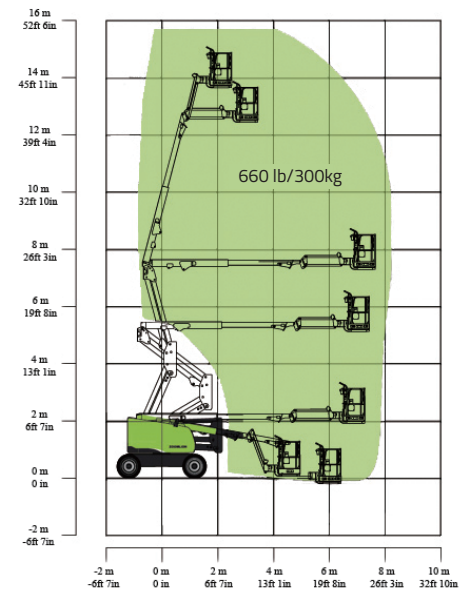

ZOOMLION

ZA45J

ARTICULATING BOOM LIFT

FEATURES

Standard Features

- Horn
- All motion alarm
- Proportional control
- Self-closing entry gate
- Flashing amber beacon
- Auto-leveling system
- Emergency stop button
- Over tilt protection system
- Emergency descent system
- On-board diagnostic system
- Oscillating axle
- 4.3' LED display
- Load sensing system
- Swing-out engine tray
- Secondary Guarding System

Accessories & Options

- Platform work lights
- AC power to platform
- Air line to platform
- Engine heater
- Low-temperature hydraulic oil
- Non-marking tire

HIGHLIGHTS

- 300kg/660lb platform capacity for higher efficiency
- Build-in multiple pressure control leveling system to enhance stability
- Precise load sensing system to improve overload safety operations
- Integrated with rotary reducer to enhance rotation stability
- Hostile Kits available for dusty working environment
- Deadweight Lowering System for smooth operation and energy efficiency

ACCESS WITH ZOOMLION GREEN

ZOOMLION

ZA45J

Model	ZA45J
Size	
Work Height	51ft 10in (15.80m)
Platform Height	45ft 3in (13.80m)
Horizontal Outreach	27ft 3in (8.30m)
Up and Over Height	24ft 9in (7.55m)
A - Stowed Length	21ft 7in (6.57m)
B - Stowed Width	7ft 7in (2.30m)
C - Stowed Height	7ft 5in (2.27m)
D - Platform Length	6ft (1.83m)
E - Platform Width	2ft 6in (0.76m)
Jib Length	4ft 1in (1.24m)
F - Wheelbase	7ft 9in (2.36m)
G - Ground Clearance	1ft 5in (0.42m)
Performance	
Platform Capacity	660 lb (300kg)
Drive Speed	4.23 mph (6.8km/h)
Gradeability	45%(24°)
Axles Oscillation	4in (0.1m)
Turning Radius (Inside)	6ft 9in (2.06m)
Turning Radius (Outside)	15ft 8in (4.78m)
Swing	355° non-continuous
Platform Rotation	±90°
H-Tail Swing	0
Max. Wind Speed	28mph (12.5m/s)
Power	
Diesel Engine	Kubota V2403 36kW/2600rpm
Fuel Tank Capacity	17.2 us gal (65L)
Auxiliary Power	12V
Control Voltage	12V
Hydraulic System Capacity	39.6 us gal (150L)
Hydraulic Tank Capacity	20.1 us gal (76L)
Drive	4WD
Weight	
Gross	15653 lb (7100kg)